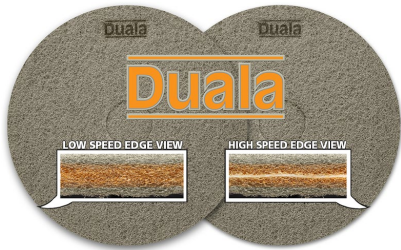

Low Speed Duala Clean & Shine Pad will take a dull floor and give its surface a clean, bright look, removing surface marks and buffing to a bright shine. Use with 175-350 RPM machines.

High Speed Duala Clean & Shine Pad with its 2001 laminated pad construction is super strong to stop elongation at high speeds.

High Speed Duala Clean & Shine Pad will take a dull, marred floor and give its surface a clean, bright shine while removing scuffs and surface marks. Use with machines up to 3000 RPM.